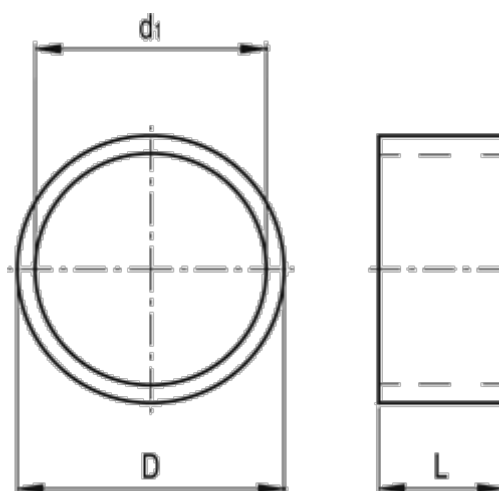

Article number: 200140810061

Description: E+G
Distance bushing GN 609.5-8-10-6

Measures

$D - 0.1 = 10$

$d1 \text{ H}12 = 8$

$L \pm 0.1 = 6$